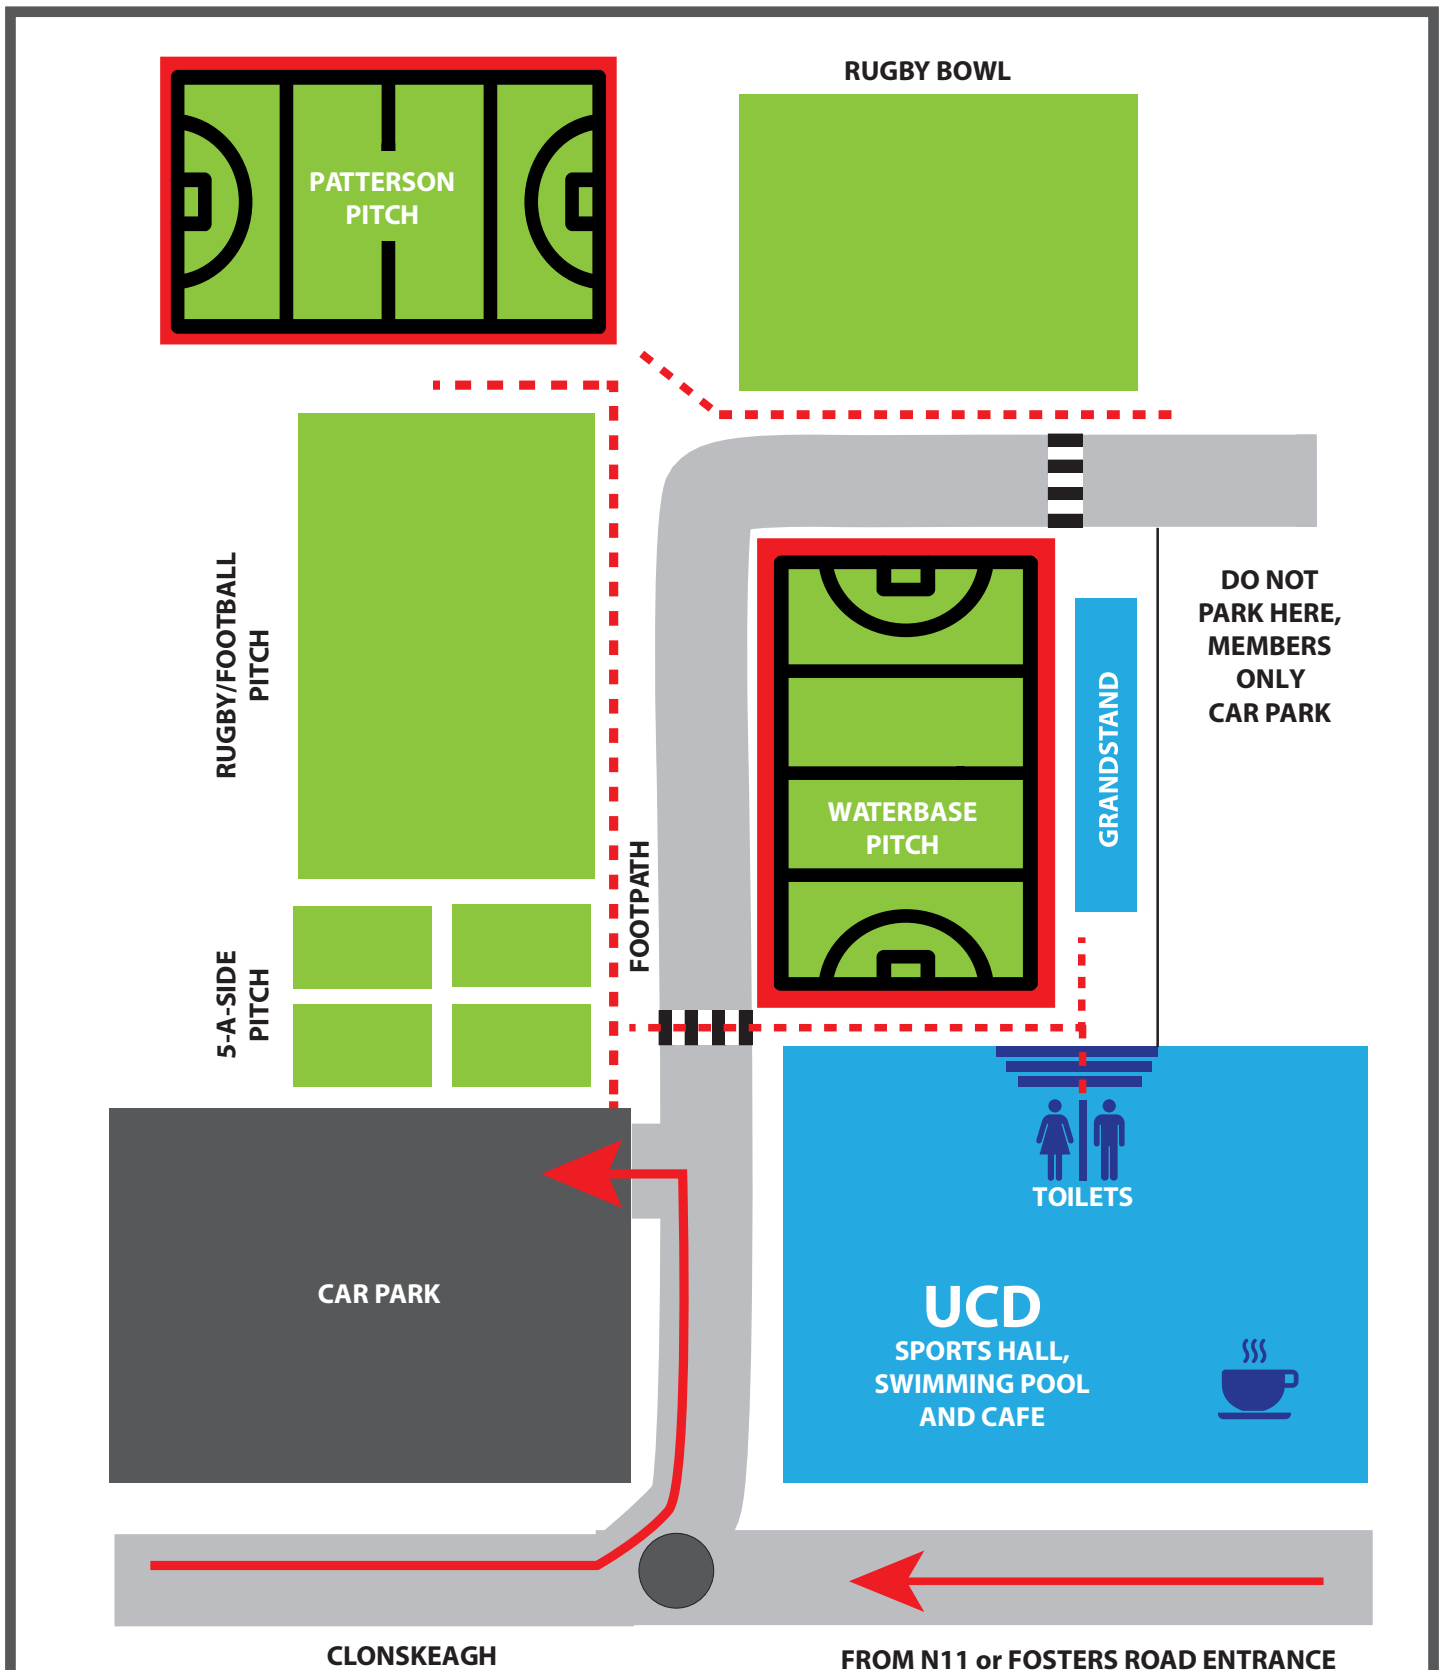

Map of UCD Hockey pitches

From Clonskeagh entrance

- You will pass the water tower on your left
- Take the LEFT at the first roundabout
- Take first LEFT into Car Park

From the N11/Stillorgan entrance

- Take the LEFT turn as you come in the main entrance
- Stay on the main campus road and follow the road until you see UCD Sport & Fitness on your right (3mins drive)
- Take the RIGHT at the roundabout
- Take first LEFT into Car Park